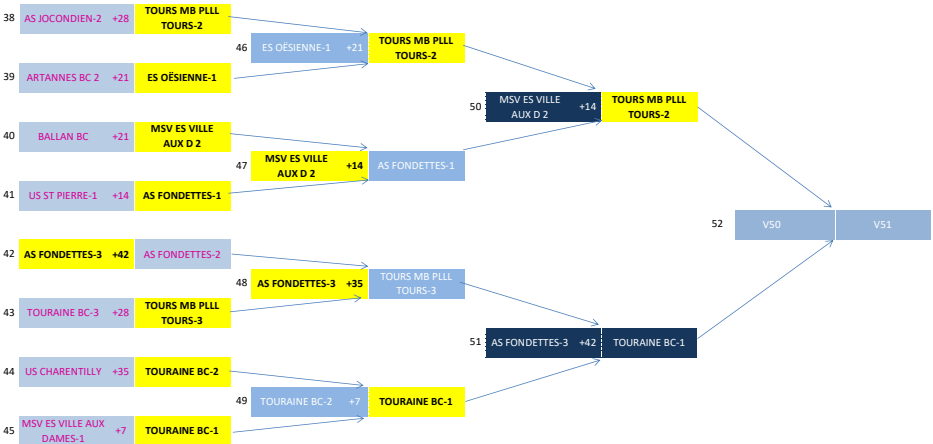

Exempts
1 ES OESIENNE-1
2 TOURAINE BC-3
3 US ST PIERRE-1
4 AS FONDETTES-3
5 ARTANNES BC 2
6 MSV ES VILLE AUX D 2
7 BALLAN BC
8 AS FONDETTES-2
9 AS JOCONDIEN-2