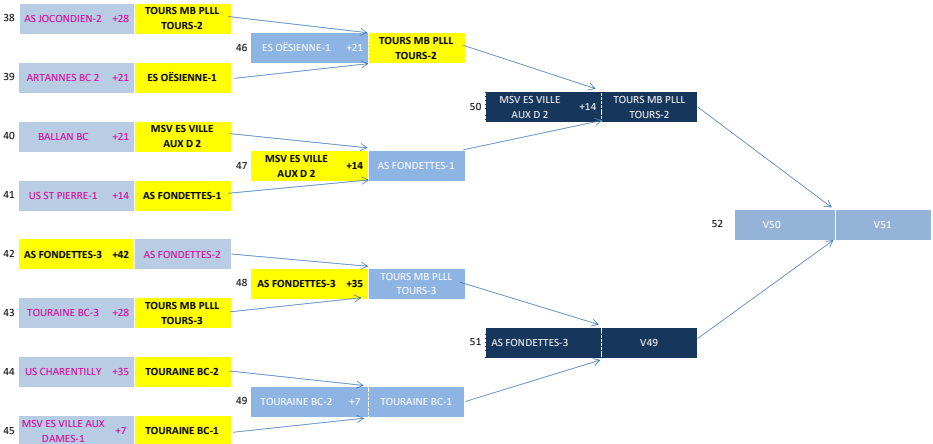

Exempts
1 ES OESIENNE-1
2 TOURAINE BC-3
3 US ST PIERRE-1
4 AS FONDETTES-3
5 ARTANNES BC 2
6 MSV ES VILLE AUX D 2
7 BALLAN BC
8 AS FONDETTES-2
9 AS JOCONDIEU-2